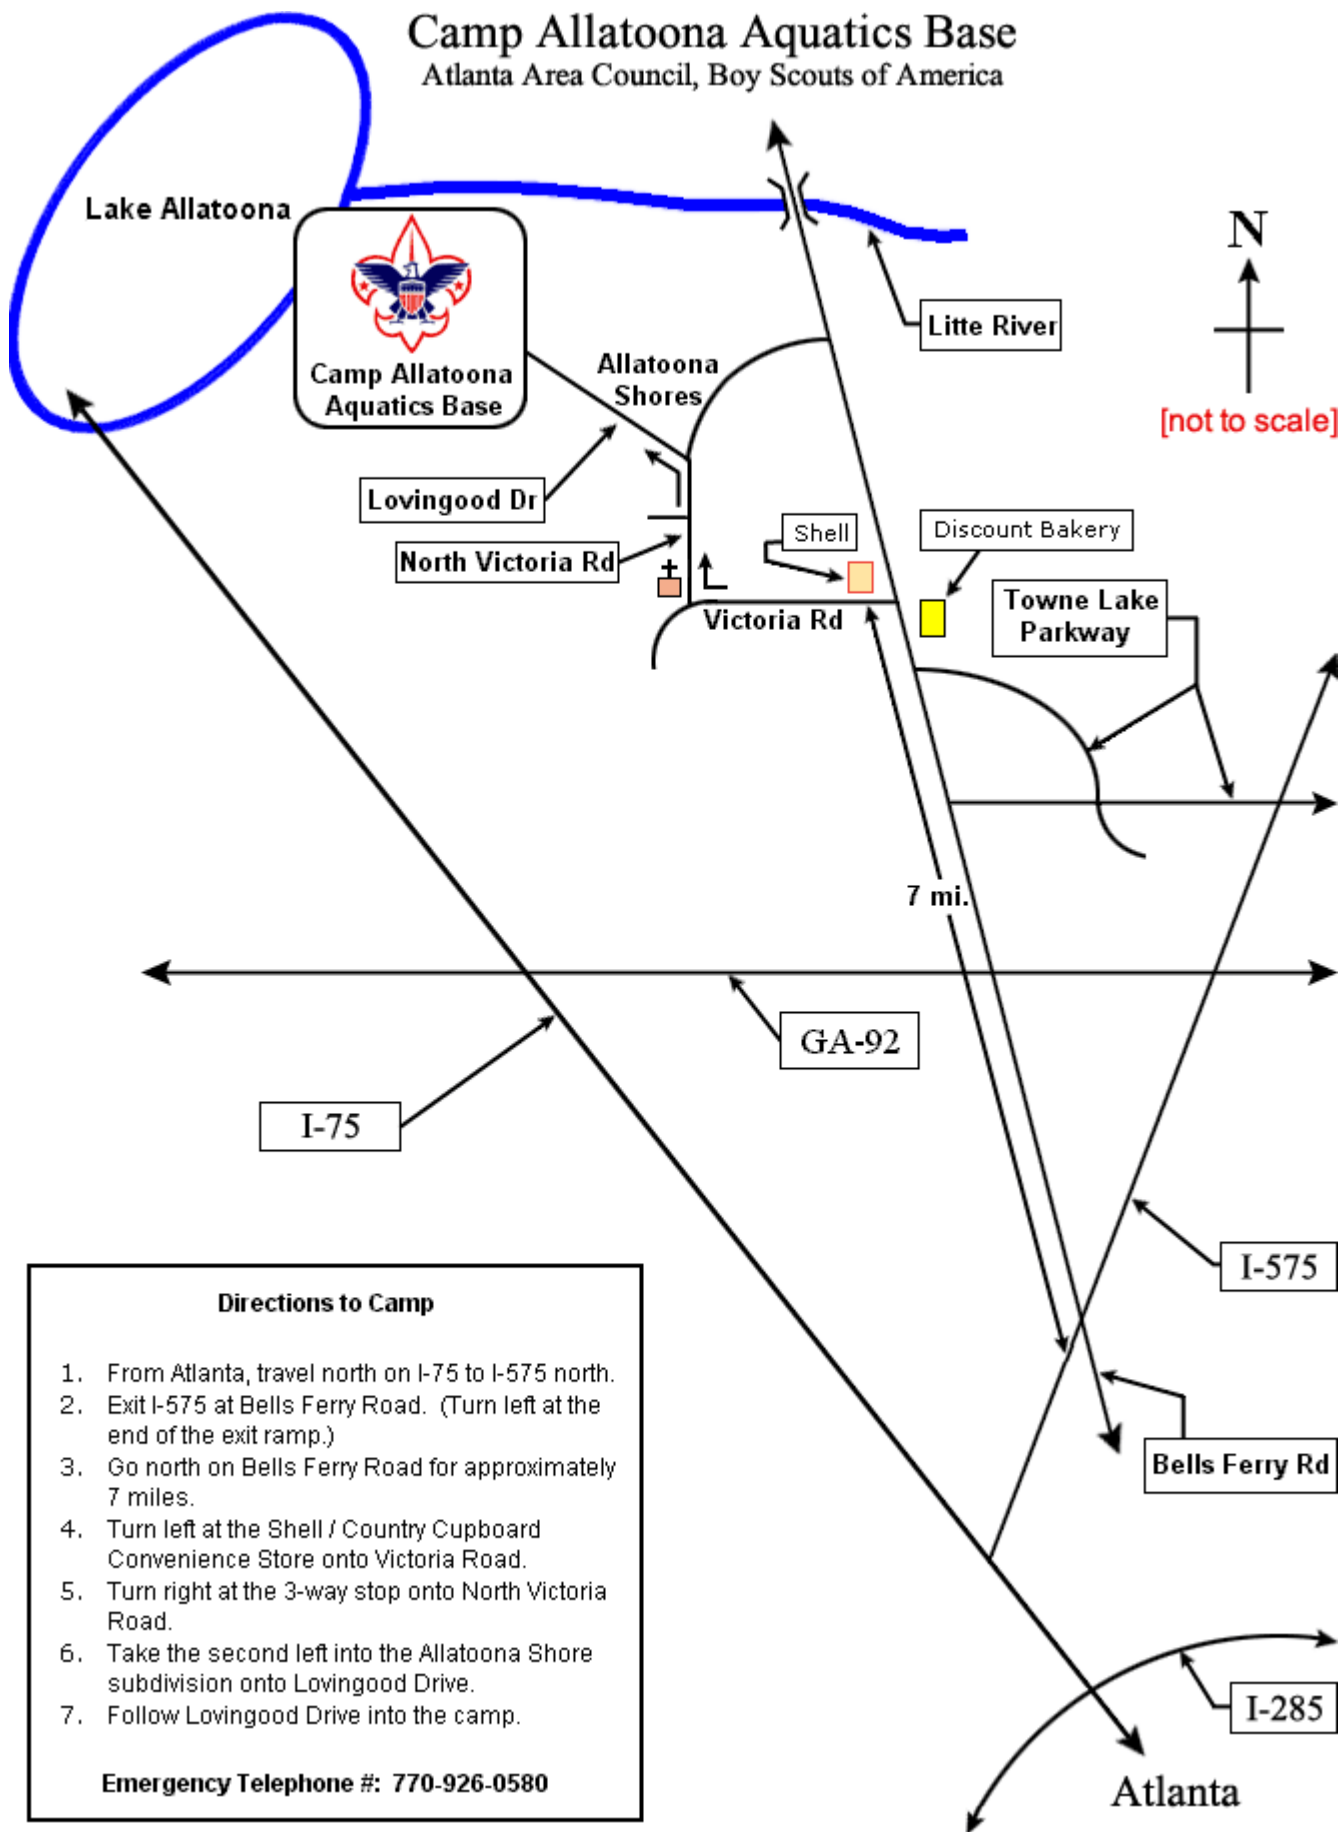

Camp Allatoona Aquatics Base

Atlanta Area Council, Boy Scouts of America

Directions to Camp

1. From Atlanta, travel north on I-75 to I-575 north.
2. Exit I-575 at Bells Ferry Road. (Turn left at the end of the exit ramp.)
3. Go north on Bells Ferry Road for approximately 7 miles.
4. Turn left at the Shell / Country Cupboard Convenience Store onto Victoria Road.
5. Turn right at the 3-way stop onto North Victoria Road.
6. Take the second left into the Allatoona Shore subdivision onto Lovingood Drive.
7. Follow Lovingood Drive into the camp.

Emergency Telephone #: 770-926-0580