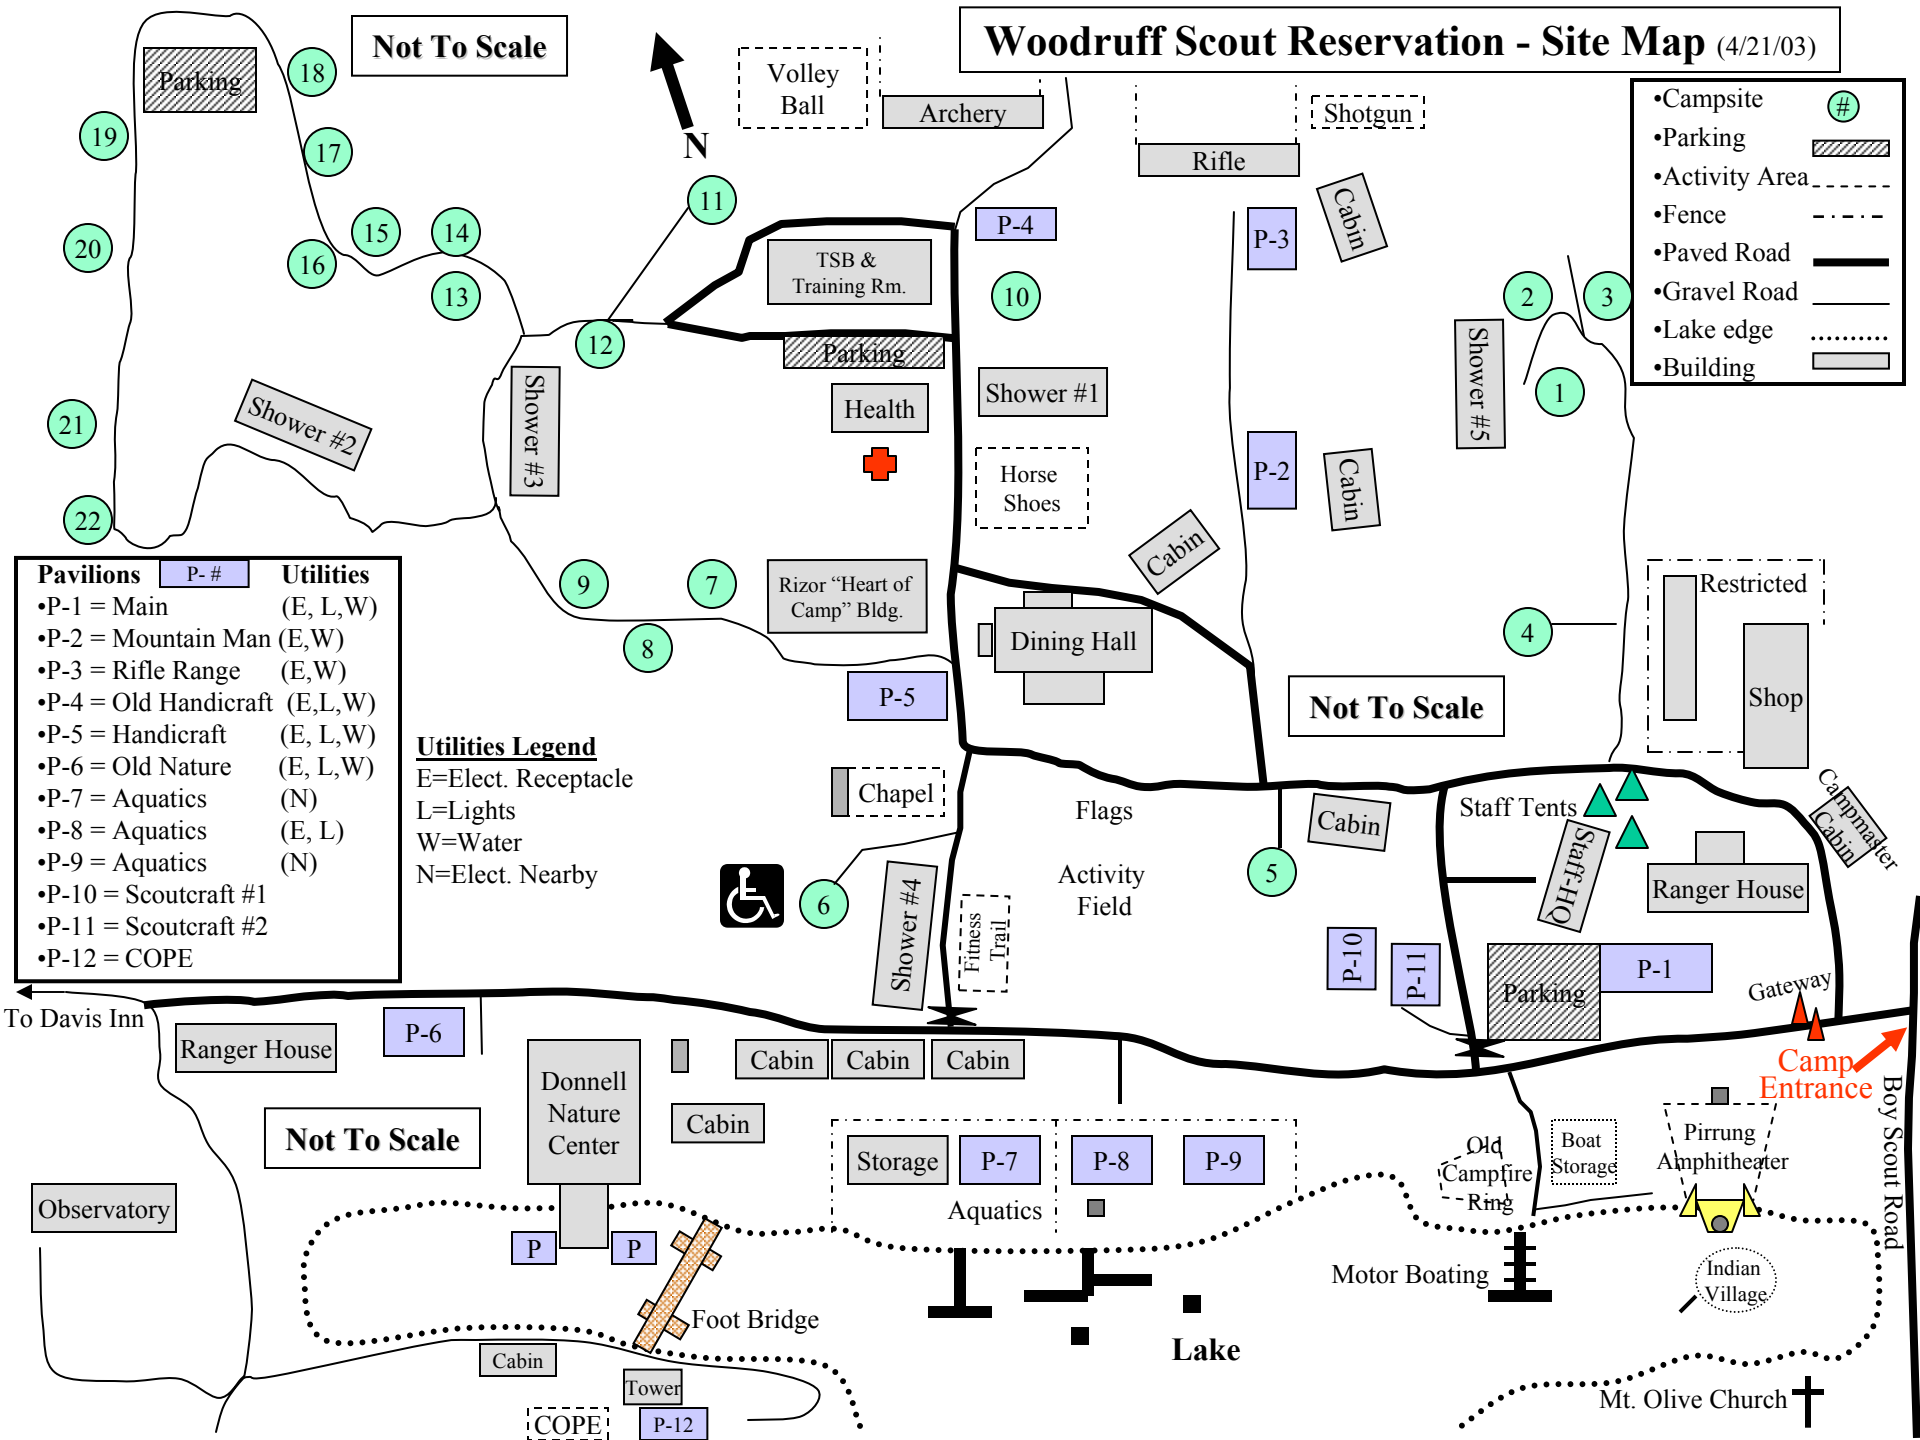

# Woodruff Scout Reservation - Site Map (4/21/03)

Not To Scale

- Campsite #
- Parking
- Activity Area
- Fence
- Paved Road
- Gravel Road
- Lake edge
- Building

- Pavilions** P-#
- P-1 = Main (E, L, W)
  - P-2 = Mountain Man (E, W)
  - P-3 = Rifle Range (E, W)
  - P-4 = Old Handicraft (E, L, W)
  - P-5 = Handicraft (E, L, W)
  - P-6 = Old Nature (E, L, W)
  - P-7 = Aquatics (N)
  - P-8 = Aquatics (E, L)
  - P-9 = Aquatics (N)
  - P-10 = Scoutcraft #1
  - P-11 = Scoutcraft #2
  - P-12 = COPE
- Utilities**
- (E, L, W)
  - (E, W)
  - (E, L, W)
  - (E, L, W)
  - (E, L, W)
  - (N)
  - (E, L)
  - (N)
- Utilities Legend**
- E=Elect. Receptacle
  - L=Lights
  - W=Water
  - N=Elect. Nearby

Lake

Mt. Olive Church

COPE

Foot Bridge

Motor Boating

Indian Village

Pirring Amphitheater

Old Campfire Ring