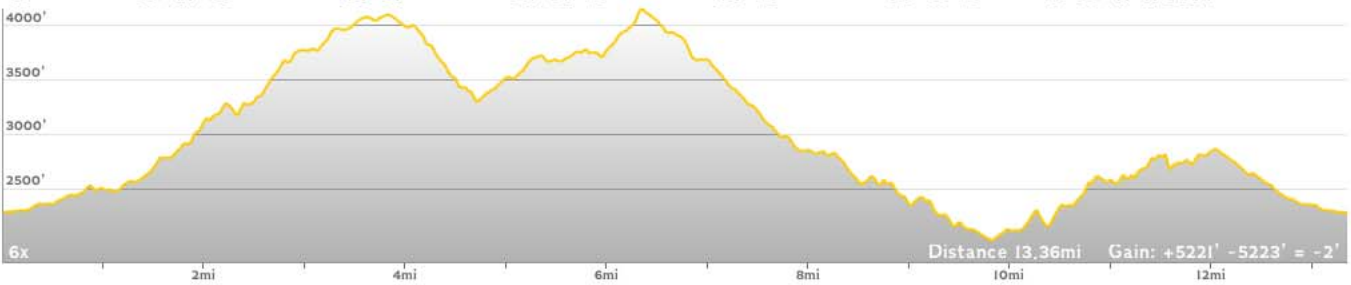

83° 58' 83° 57' 30" 83° 57' 83° 56' 30" 83° 56' 83° 55' 30" 83° 55' W WGS84

83° 58' 83° 57' 30" 83° 57' 83° 56' 30" 83° 56' 83° 55' 30" 83° 55' W WGS84

TOPO!® ©2008 National Geographic

NAT GEO MAPS